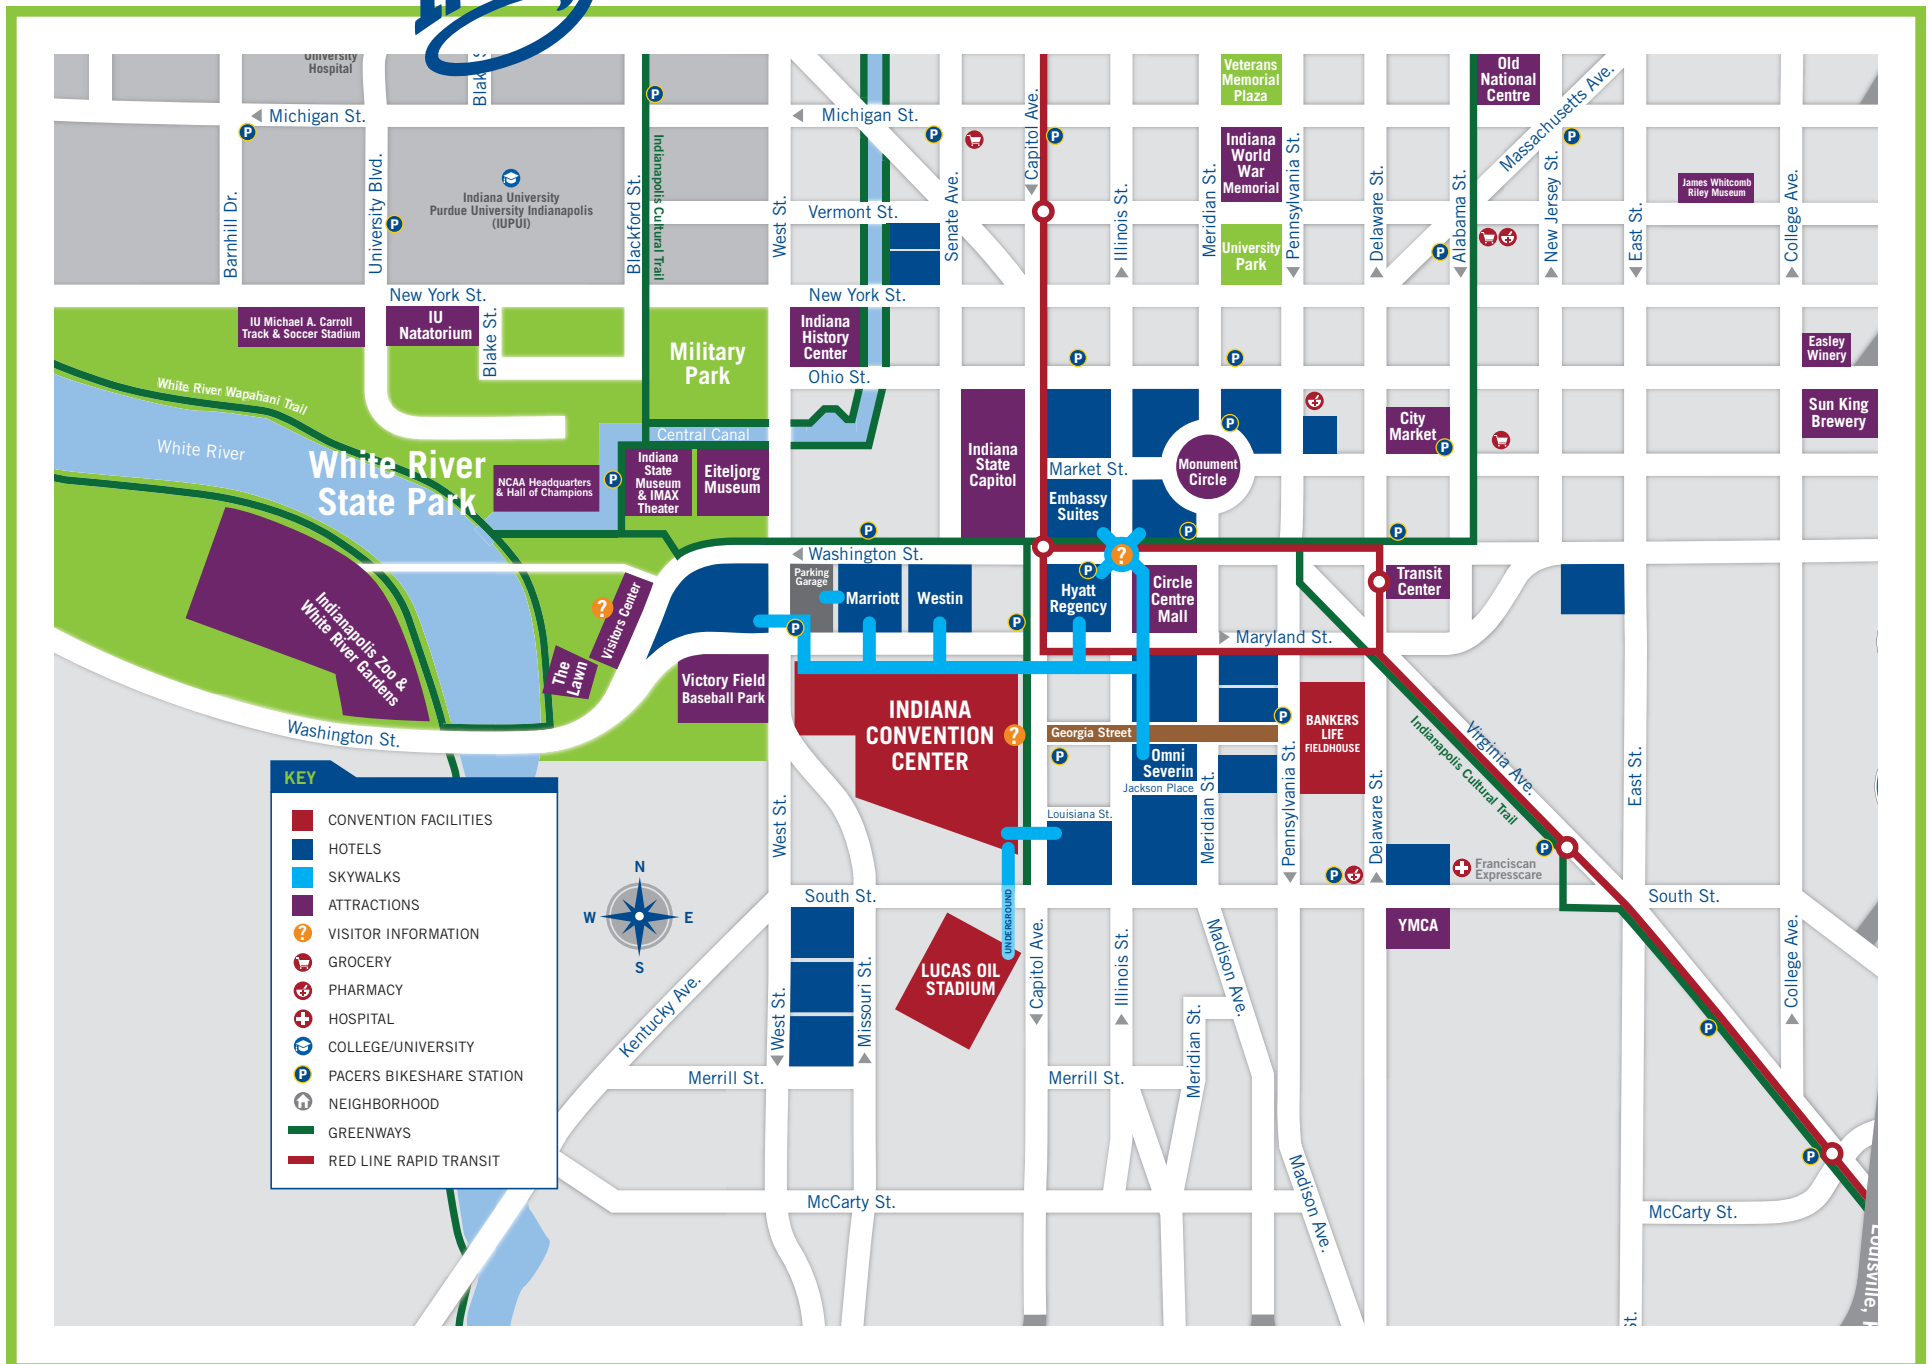

# DOWNTOWN INDIANAPOLIS FALL LEADERSHIP CONFERENCE

- KEY**
- CONVENTION FACILITIES
  - HOTELS
  - SKYWALKS
  - ATTRACTIONS
  - ? VISITOR INFORMATION
  - 🛒 GROCERY
  - 🏪 PHARMACY
  - 🏥 HOSPITAL
  - 🎓 COLLEGE/UNIVERSITY
  - 🚲 PACERS BIKESHARE STATION
  - 🏠 NEIGHBORHOOD
  - 🌿 GREENWAYS
  - 🚇 RED LINE RAPID TRANSIT